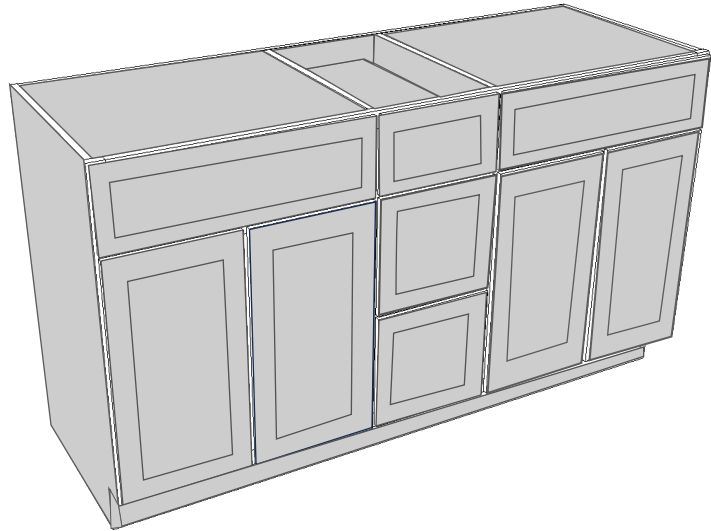

Bathroom - Vanity Cabinets

Vanity Double Sink Combo

Vanity Single Sink Combo

Model	VSD6021DD
Width	60"
Depth	21"
Height	34.5"

Specs coming soon

Model	VSD6021DD
Width	60"
Depth	21"
Height	34.5"