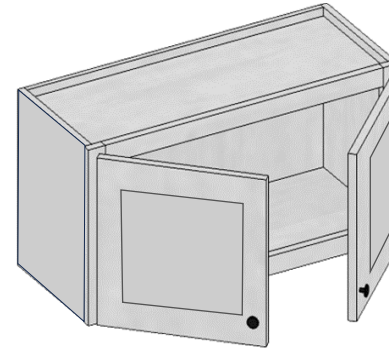

Kitchen - Wall Cabinets

Wall Cabinets 12" tall

Model	W3012	W3312	W3612
Width	30"	30"	36"
Depth	12"	12"	12"
Height	12"	12"	12"
Adj.Shelf			

Wall Cabinets 15" tall