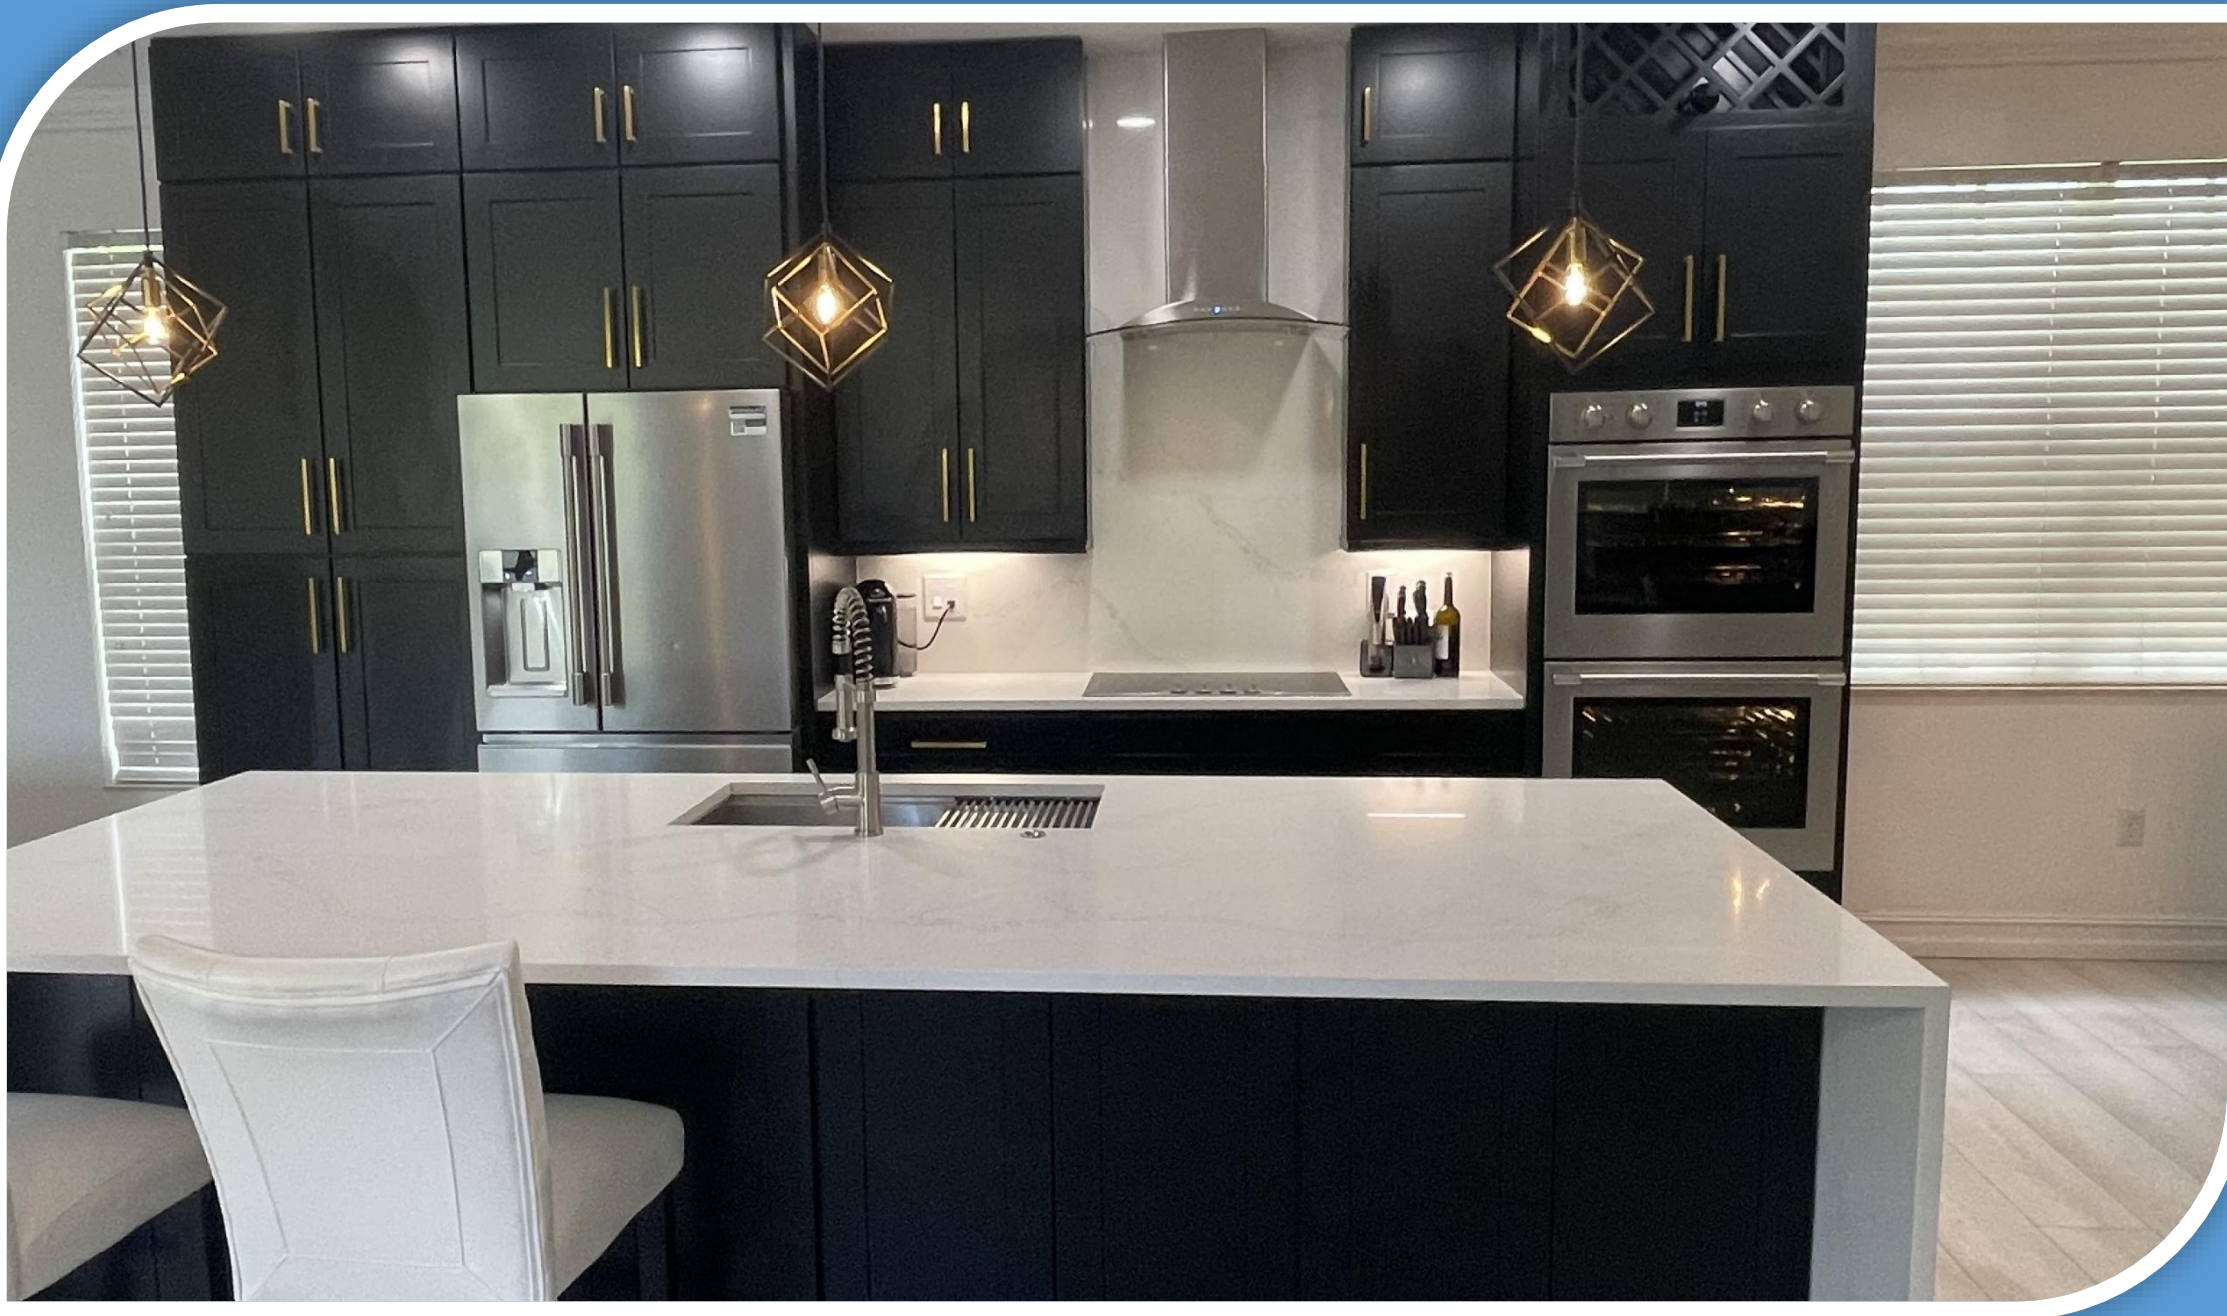

**T
A
L
L

C
A
B
I
N
E
T
S**

Kitchen - Tall Cabinets

Pantry

Model	PC188424	PC189024	PC189624
Width	18"	18"	18"
Depth	24"	24"	24"
Height	84"	90"	96"
Adj.Shelf	3	4	4
Doors	30"H / 49" H	36"H / 49" H	42"H / 49" H