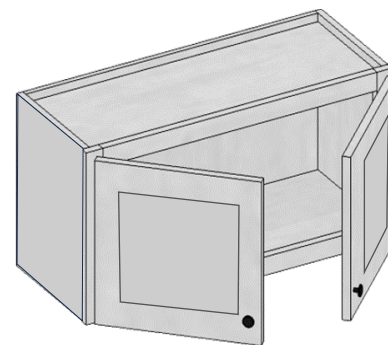

Wall Cabinets 30" Wide

Model	W3012	W3015	W3018	W3024
Width	30"	30"	30"	30"
Depth	12"	12"	12"	12"
Height	12"	15"	18"	24"
Adj.Shelf	0