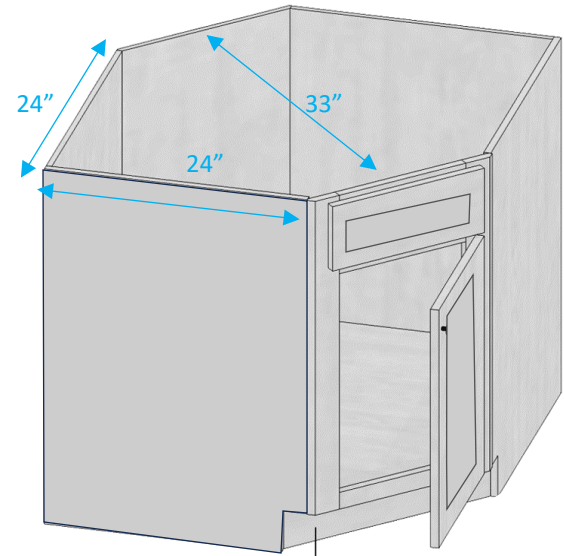

Model	BES09
Width	9"
Depth	24"
Height	34.5"

Model	BWBK18
Width	18"
Depth	24"
Height	34.5"
Bins	2

Model	BMC27	BMC30
Width	27"	30"
Depth	24"	24"
Height	34.5"	34.5"
Open	24"x16"	27"x16"

Kitchen - Base Cabinets

Model	BEC2424
Width	24"
Depth	24"
Height	34.5"
Adj.Shelf	1

Model	SP09
Width	9"
Depth	24"
Height	34.5"

Model	BBC42
Width	42"
Depth	24"
Height	34.5"
Adj.Shelf	1
Pull	3"- 6"

Model	BLS33	BLS36
Width	33"	36"
Depth	24"	24"
Height	34.5"	34.5"
Tray	2	2
Door size	9"	12"

Kitchen - Base Cabinets

Model	SB30	SB33	SB36	SB42
Width	30"	33"	36"	42"
Depth	24"	24"	24"	24"
Height	34.5"	34.5"	34.5"	34.5"

Model	CSB36
Width	36"
Depth	24"
Height	34.5"

Model	FSB36 Opening	
Width	36"	33"
Depth	24"	24"
Height	34.5"	10"
Sink	33"	

* With no modification

Model	FSB36
Width	36"
Depth	24"
Height	24.5"
Sink	36"

* Will need additional support

**W
A
L
L
C
A
B
I
N
E
T
S**

Kitchen - Wall Cabinets

Wall Cabinets 30" tall

Model	W0930	W1230	W1530	W1830	W2130
Width	9"	12"	15"	18"	21"
Depth	12"	12"	12"	12"	12"
Height	30"	30"	30"	30"	30"
Adj.Shelf	2	2	2	2	2