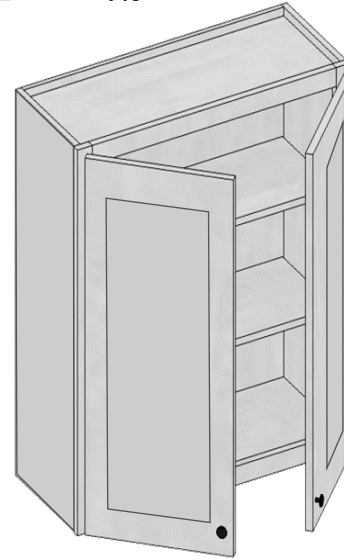

Model	W2442	W2742	W3042	W3342	W3642
Width	24"	27"	30"	33"	36"
Depth	12"	12"	12"	12"	12"
Height	42"	42"	42"	42"	42"
Adj.Shelf	2	2	2	2	2