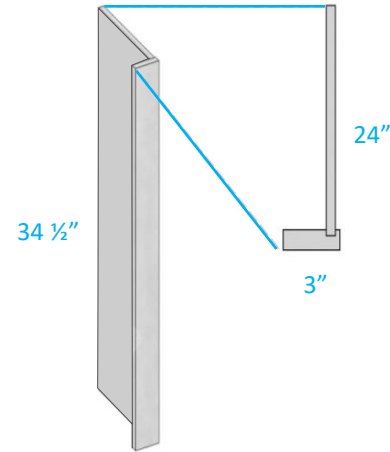

Model	B24	B27	B30
Width	24"	27"	30"
Depth	24"	24"	24"
Height	34.5"	34.5"	34.5"
Adj.Shelf	1	1	1

Model	B33	B36	B39	B42
Width	33"	36"	39"	42"
Depth	24"	24"	24"	24"
Height	34.5"	34.5"	34.5"	34.5"
Adj.Shelf	1	1	1	1

Base Molding

Model	BM8
Width	96"
Depth	.25"
Height	4.5"

Light Rail Molding

Model	LM8
Width	96"
Depth	.25"
Height	4.5"

Chair Rail Molding

Model	CR8
Width	96"
Depth	.25"
Height	4.5"

Accessories

Refrigerator Panel

Model	REP 1.5*96*24
Width	1.5"
Depth	24"
Height	96"

Dishwasher Panel

Model	DWR3
Width	3"
Depth	24"
Height	34.5"

Model	PANEL 34.5*96*1/4	PANEL 34.5*96*1/2	PANEL 34.5*96*3/4
Width	34.5"	34.5"	34.5"
Depth	.25"	.5"	.75"
Height	96"	96"	96"