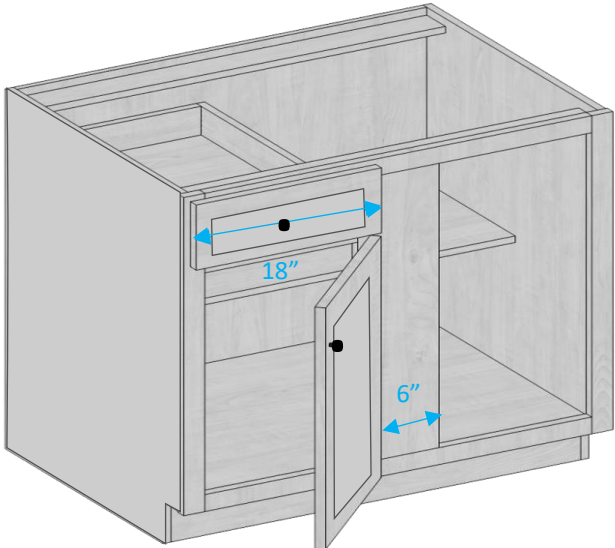

Model	B24	B27	B30
Width	24"	27"	30"
Depth	24"	24"	24"
Height	34.5"	34.5"	34.5"
Adj.Shelf	1	1	1

Model	B33	B36	B39	B42
Width	33"	36"	39"	42"
Depth	24"	24"	24"	24"
Height	34.5"	34.5"	34.5"	34.5"
Adj.Shelf	1	1	1	1

Model	2DB24	2DB30	2DB36
Width	24"	30"	36"
Depth	24"	24"	24"
Height	34.5"	34.5"	34.5"
Drawer	Top & Bottom: 14.5" H		

Kitchen - Base Cabinets

Model	DB12	DB15	DB18	DB21	DB24	DB30	DB36
Width	12"	15"	18"	21"	24"	30"	36"
Depth	24"	24"	24"	24"	24"	24"	24"
Height	34.5"	34.5"	34.5"	34.5"	34.5"	34.5"	34.5"
Drawer	Top: 7" H / Middle: 11"H / Bottom: 11"H						

Model	BES09
Width	9"
Depth	24"
Height	34.5"

Model	BWBK18
Width	18"
Depth	24"
Height	34.5"
Bins	2

Model	BMC27	BMC30
Width	27"	30"
Depth	24"	24"
Height	34.5"	34.5"
Open	24"x16"	27"x16"

Kitchen - Base Cabinets

Model	BEC2424
Width	24"
Depth	24"
Height	34.5"
Adj.Shelf	1

Model	SP09
Width	9"
Depth	24"
Height	34.5"

Model	BBC42
Width	42"
Depth	24"
Height	34.5"
Adj.Shelf	1
Pull	3"- 6"

Model	BLS33	BLS36
Width	33"	36"
Depth	24"	24"
Height	34.5"	34.5"
Tray	2	2
Door size	9"	12"