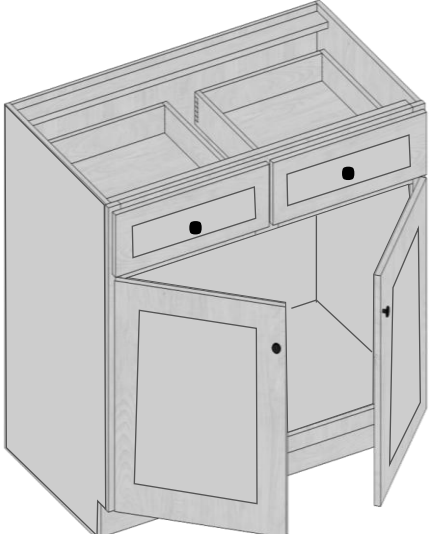

Vanity Cabinets
Pg. 11-13

Accessories
Pg. 14-18

**B
A
S
E
C
A
B
I
N
E
T
S**

Kitchen - Base Cabinets

Model	B09	B12	B15	B18	B21
Width	9"	12"	15"	18"	21"
Depth	24"	24"	24"	24"	24"
Height	34.5"	34.5"	34.5"	34.5"	34.5"
Adj.Shelf	1	1	1	1	1

Model	B24	B27	B30
Width	24"	27"	30"
Depth	24"	24"	24"
Height	34.5"	34.5"	34.5"
Adj.Shelf	1	1	1

Model	B33	B36	B39	B42
Width	33"	36"	39"	42"
Depth	24"	24"	24"	24"
Height	34.5"	34.5"	34.5"	34.5"
Adj.Shelf	1	1	1	1

Model	2DB24	2DB30	2DB36
Width	24"	30"	36"
Depth	24"	24"	24"
Height	34.5"	34.5"	34.5"
Drawer	Top & Bottom: 14.5" H		

Kitchen - Base Cabinets

Model	DB12	DB15	DB18	DB21	DB24	DB30	DB36
Width	12"	15"	18"	21"	24"	30"	36"
Depth	24"	24"	24"	24"	24"	24"	24"
Height	34.5"	34.5"	34.5"	34.5"	34.5"	34.5"	34.5"
Drawer	Top: 7" H / Middle: 11"H / Bottom: 11"H						