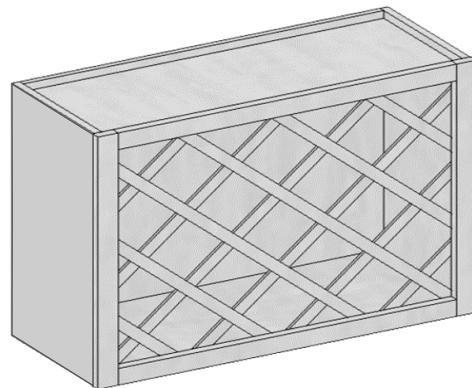

Kitchen - Wall Cabinets

Wall Microwave Cabinet

Model	WMC2730	WMC2736	WMC2742	OPENING
Width	27"	27"	27"	24"
Depth	12"	12"	12"	16.5"
Height	30"	36"	42"	16"

Wine Rack & Glass Holder

Model	WRC3015
Width	30"
Depth	12"
Height	15"

Model	30GR
Width	30"
Depth	12"
Height	1.5"

Kitchen - Wall Cabinets

Corner Cabinets

Model	WLS2430	WLS2436	WLS2442
Width	24"	24"	24"
Depth	24"	24"	24"
Height	30"	36"	36"
Adj.Shelf	2	2	3
Door	12"		

Model	WDC243012	WDC243612	WDC244212
Width	24"	24"	24"
Depth	24"	24"	24"
Height	30"	36"	42"
Adj.Shelf	2	2	3
Door	15.75"		