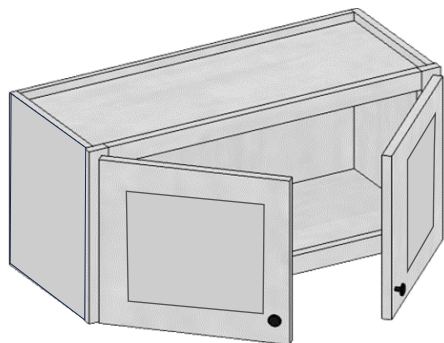

Wall Cabinets 33" Wide

Model	W3312	W3315	W3318	W3324
Width	33"	33"	33"	33"
Depth	12"	12"	12"	12"
Height	12"	15"	18"	24"
Adj.Shelf	0