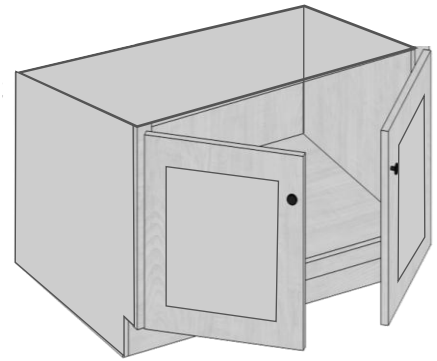

Model	BEC2424
Width	24"
Depth	24"
Height	34.5"
Adj.Shelf	1

Model	SP09
Width	9"
Depth	24"
Height	34.5"

Model	BBC42
Width	42"
Depth	24"
Height	34.5"
Adj.Shelf	1
Pull	3"- 6"

Model	BLS33	BLS36
Width	33"	36"
Depth	24"	24"
Height	34.5"	34.5"
Tray	2	2
Door size	9"	12"

Kitchen - Base Cabinets

Model	SB30	SB33	SB36	SB42
Width	30"	33"	36"	42"
Depth	24"	24"	24"	24"
Height	34.5"	34.5"	34.5"	34.5"

Model	CSB36
Width	36"
Depth	24"
Height	34.5"

Model	FSB36 Opening	
Width	36"	33"
Depth	24"	24"
Height	34.5"	10"
Sink	33"	

* With no modification

Model	FSB36
Width	36"
Depth	24"
Height	24.5"
Sink	36"

* Will need additional support

**W
A
L
L
C
A
B
I
N
E
T
S**

Kitchen - Wall Cabinets

Wall Cabinets 30" tall

Model	W0930	W1230	W1530	W1830	W2130
Width	9"	12"	15"	18"	21"
Depth	12"	12"	12"	12"	12"
Height	30"	30"	30"	30"	30"
Adj.Shelf	2	2	2	2	2