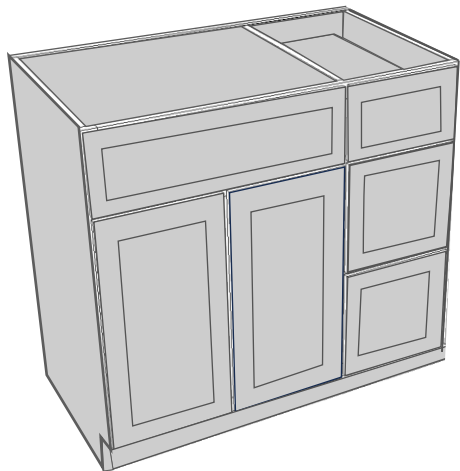

Vanity Single Sink Combo

Model	VSD4221DL/DR
Width	42"
Depth	21"
Height	34.5"

Specs coming soon

Model	VSD4821D
Width	48"
Depth	21"
Height	34.5"