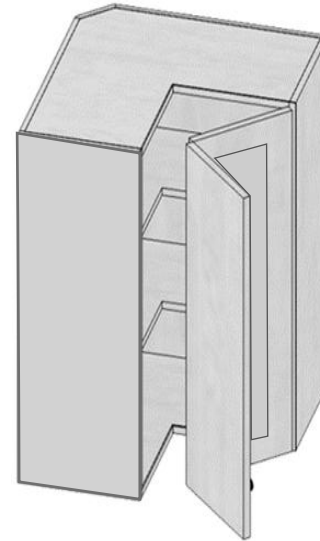

Kitchen - Wall Cabinets

Wall Microwave Cabinet

Model	WMC2730	WMC2736	WMC2742	OPENING
Width	27"	27"	27"	24"
Depth	12"	12"	12"	16.5"
Height	30"	36"	42"	16"

Wine Rack & Glass Holder

Model	WRC3015
Width	30"
Depth	12"
Height	15"

Model	30GR
Width	30"
Depth	12"
Height	1.5"

Kitchen - Wall Cabinets

Corner Cabinets

Model	WLS2430	WLS2436	WLS2442
Width	24"	24"	24"
Depth	24"	24"	24"
Height	30"	36"	36"
Adj.Shelf	2	2	3
Door	12"		

Model	WDC243012	WDC243612	WDC244212
Width	24"	24"	24"
Depth	24"	24"	24"
Height	30"	36"	42"
Adj.Shelf	2	2	3
Door	15.75"		

**T
A
L
L

C
A
B
I
N
E
T
S**

Kitchen - Tall Cabinets

Pantry

Model	PC188424	PC189024	PC189624
Width	18"	18"	18"
Depth	24"	24"	24"
Height	84"	90"	96"
Adj.Shelf	3	4	4
Doors	30"H / 49" H	36"H / 49" H	42"H / 49" H