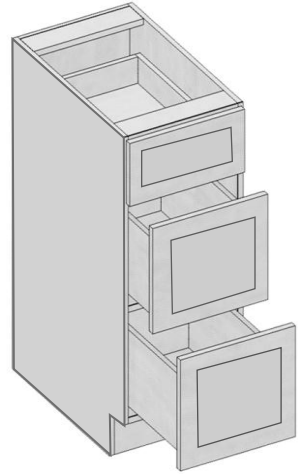

Model	B24	B27	B30
Width	24"	27"	30"
Depth	24"	24"	24"
Height	34.5"	34.5"	34.5"
Adj.Shelf	1	1	1

Model	B33	B36	B39	B42
Width	33"	36"	39"	42"
Depth	24"	24"	24"	24"
Height	34.5"	34.5"	34.5"	34.5"
Adj.Shelf	1	1	1	1

Model	PC248424	PC249024	PC249624
Width	24"	24"	24"
Depth	24"	24"	24"
Height	84"	90"	96"
Adj.Shelf	3	4	4
Doors	30"H / 49" H	36"H / 49" H	42"H / 49" H

Model	PC308424	PC309024	PC309624
Width	30"	30"	24"
Depth	24"	24"	24"
Height	84"	90"	96"
Adj.Shelf	3	4	4
Doors	30"H/ 49"H	36"H/ 49"H	42"H/ 49"H

Oven/Microwave Cabinet drawers

Model	ODB7"	OBD11"
Width	33"	33"
Depth	24"	24"
Height	7"	11"

**V
A
N
I
T
Y

C
A
B
I
N
E
T
S**

Bathroom - Vanity Cabinets

Vanity Drawer Base

Model	VDB12	VDB15	VDB18	VDB21	VDB24
Width	12"	15"	18"	21"	24"
Depth	21"	21"	21"	21"	21"
Height	34.5"	34.5"	34.5"	34.5"	34.5"