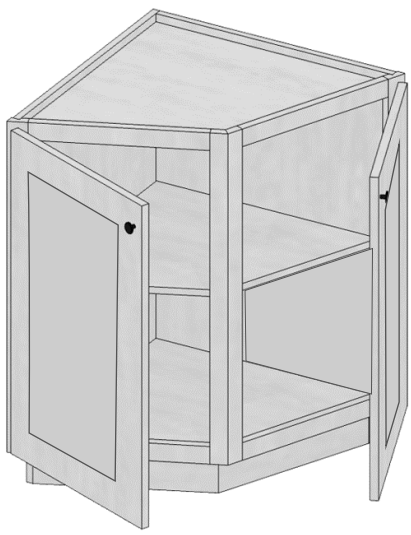

Model	B24	B27	B30
Width	24"	27"	30"
Depth	24"	24"	24"
Height	34.5"	34.5"	34.5"
Adj.Shelf	1	1	1

Model	B33	B36	B39	B42
Width	33"	36"	39"	42"
Depth	24"	24"	24"	24"
Height	34.5"	34.5"	34.5"	34.5"
Adj.Shelf	1	1	1	1

Model	2DB24	2DB30	2DB36
Width	24"	30"	36"
Depth	24"	24"	24"
Height	34.5"	34.5"	34.5"
Drawer	Top & Bottom: 14.5" H		

Kitchen - Base Cabinets

Model	DB12	DB15	DB18	DB21	DB24	DB30	DB36
Width	12"	15"	18"	21"	24"	30"	36"
Depth	24"	24"	24"	24"	24"	24"	24"
Height	34.5"	34.5"	34.5"	34.5"	34.5"	34.5"	34.5"
Drawer	Top: 7" H / Middle: 11"H / Bottom: 11"H						

Model	BES09
Width	9"
Depth	24"
Height	34.5"

Model	BWBK18
Width	18"
Depth	24"
Height	34.5"
Bins	2

Model	BMC27	BMC30
Width	27"	30"
Depth	24"	24"
Height	34.5"	34.5"
Open	24"x16"	27"x16"

Kitchen - Base Cabinets

Model	BEC2424
Width	24"
Depth	24"
Height	34.5"
Adj.Shelf	1

Model	SP09
Width	9"
Depth	24"
Height	34.5"

Model	BBC42
Width	42"
Depth	24"
Height	34.5"
Adj.Shelf	1
Pull	3"- 6"

Model	BLS33	BLS36
Width	33"	36"
Depth	24"	24"
Height	34.5"	34.5"
Tray	2	2
Door size	9"	12"