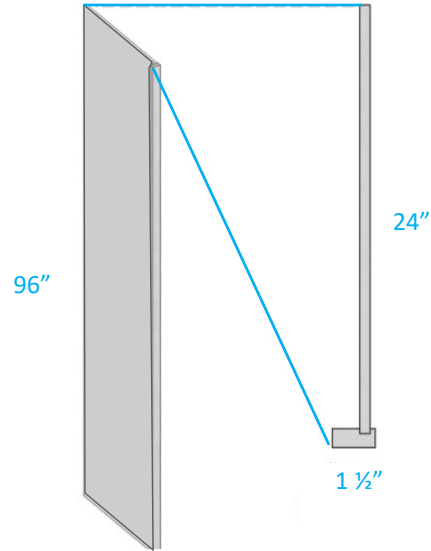

Model	B24	B27	B30
Width	24"	27"	30"
Depth	24"	24"	24"
Height	34.5"	34.5"	34.5"
Adj.Shelf	1	1	1

Model	B33	B36	B39	B42
Width	33"	36"	39"	42"
Depth	24"	24"	24"	24"
Height	34.5"	34.5"	34.5"	34.5"
Adj.Shelf	1	1	1	1

Model	BES09
Width	9"
Depth	24"
Height	34.5"

Model	BWBK18
Width	18"
Depth	24"
Height	34.5"
Bins	2

Model	BMC27	BMC30
Width	27"	30"
Depth	24"	24"
Height	34.5"	34.5"
Open	24"x16"	27"x16"

Kitchen - Base Cabinets

Base Molding

Model	BM8
Width	96"
Depth	.25"
Height	4.5"

Light Rail Molding

Model	LM8
Width	96"
Depth	.25"
Height	4.5"

Chair Rail Molding

Model	CR8
Width	96"
Depth	.25"
Height	4.5"

Accessories

Refrigerator Panel

Model	REP 1.5*96*24
Width	1.5"
Depth	24"
Height	96"

Dishwasher Panel

Model	DWR3
Width	3"
Depth	24"
Height	34.5"

Model	PANEL 34.5*96*1/4	PANEL 34.5*96*1/2	PANEL 34.5*96*3/4
Width	34.5"	34.5"	34.5"
Depth	.25"	.5"	.75"
Height	96"	96"	96"