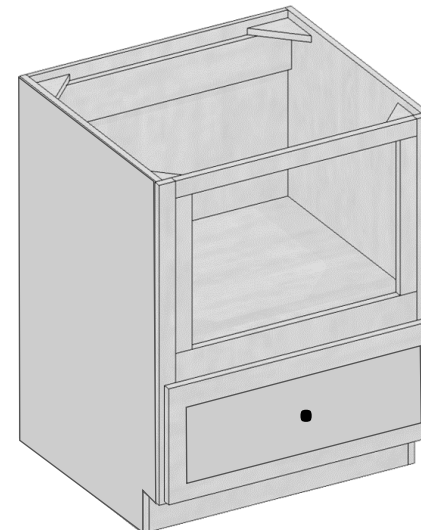

Model	B24	B27	B30
Width	24"	27"	30"
Depth	24"	24"	24"
Height	34.5"	34.5"	34.5"
Adj.Shelf	1	1	1

Model	B33	B36	B39	B42
Width	33"	36"	39"	42"
Depth	24"	24"	24"	24"
Height	34.5"	34.5"	34.5"	34.5"
Adj.Shelf	1	1	1	1

Model	2DB24	2DB30	2DB36
Width	24"	30"	36"
Depth	24"	24"	24"
Height	34.5"	34.5"	34.5"
Drawer	Top & Bottom: 14.5" H		

Kitchen - Base Cabinets

Model	DB12	DB15	DB18	DB21	DB24	DB30	DB36
Width	12"	15"	18"	21"	24"	30"	36"
Depth	24"	24"	24"	24"	24"	24"	24"
Height	34.5"	34.5"	34.5"	34.5"	34.5"	34.5"	34.5"
Drawer	Top: 7" H / Middle: 11"H / Bottom: 11"H						

Model	BES09
Width	9"
Depth	24"
Height	34.5"

Model	BWBK18
Width	18"
Depth	24"
Height	34.5"
Bins	2

Model	BMC27	BMC30
Width	27"	30"
Depth	24"	24"
Height	34.5"	34.5"
Open	24"x16"	27"x16"

Kitchen - Base Cabinets

Model	BEC2424
Width	24"
Depth	24"
Height	34.5"
Adj.Shelf	1

Model	SP09
Width	9"
Depth	24"
Height	34.5"

Model	BBC42
Width	42"
Depth	24"
Height	34.5"
Adj.Shelf	1
Pull	3"- 6"

Model	BLS33	BLS36
Width	33"	36"
Depth	24"	24"
Height	34.5"	34.5"
Tray	2	2
Door size	9"	12"