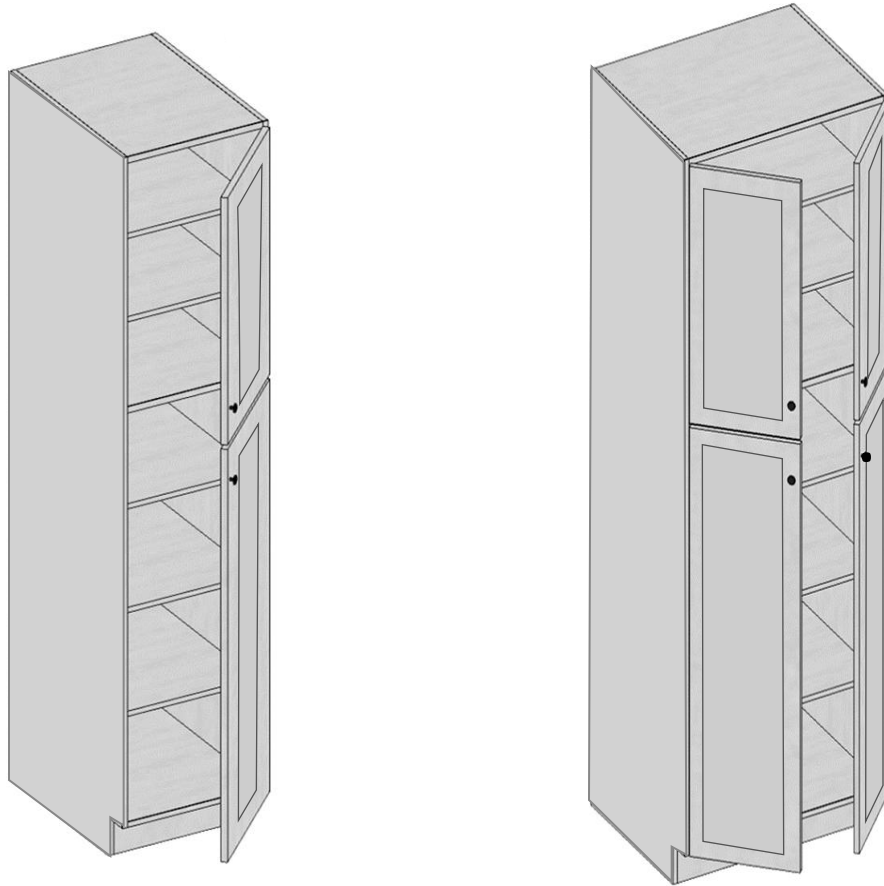

Kitchen - Wall Cabinets

Wall Microwave Cabinet

Model	WMC2730	WMC2736	WMC2742	OPENING
Width	27"	27"	27"	24"
Depth	12"	12"	12"	16.5"
Height	30"	36"	42"	16"

Wine Rack & Glass Holder

Model	WRC3015
Width	30"
Depth	12"
Height	15"

Model	30GR
Width	30"
Depth	12"
Height	1.5"

Kitchen - Wall Cabinets

Corner Cabinets

Model	WLS2430	WLS2436	WLS2442
Width	24"	24"	24"
Depth	24"	24"	24"
Height	30"	36"	36"
Adj.Shelf	2	2	3
Door	12"		

Model	WDC243012	WDC243612	WDC244212
Width	24"	24"	24"
Depth	24"	24"	24"
Height	30"	36"	42"
Adj.Shelf	2	2	3
Door	15.75"		

**T
A
L
L

C
A
B
I
N
E
T
S**

Kitchen - Tall Cabinets

Pantry

Model	PC188424	PC189024	PC189624
Width	18"	18"	18"
Depth	24"	24"	24"
Height	84"	90"	96"
Adj.Shelf	3	4	4
Doors	30"H / 49" H	36"H / 49" H	42"H / 49" H