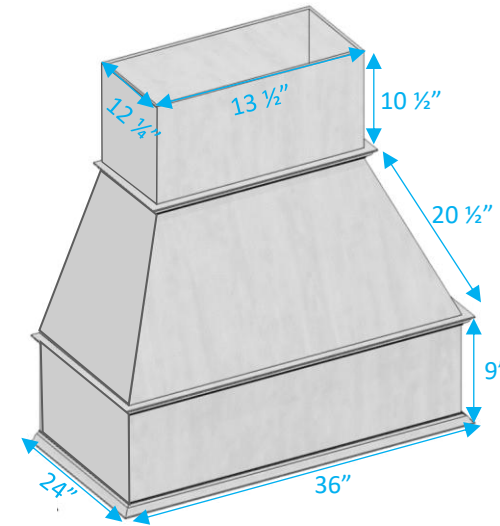

Accessories

Fillers

Model	WF630	WF642
Width	6"	6"
Depth	0.75"	0.75"
Height	30"	42"

Model	WF330	WF336	WF342
Width	3"	3"	3"
Depth	0.75"	0.75"	0.75"
Height	30"	36"	42"

Tall Fillers

Model	TF3*96	TF6*96
Width	3"	6"
Depth	0.75"	0.75"
Height	96"	96"

Model	RH36
Width	36"
Depth	24"
Height	36"
Opening	33"