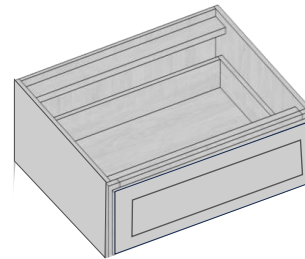

Vanity Knee Drawer

Counter Linen

Model	KD2421	KD3021
Width	24"	30"
Depth	21"	21"
Height	7"	7"