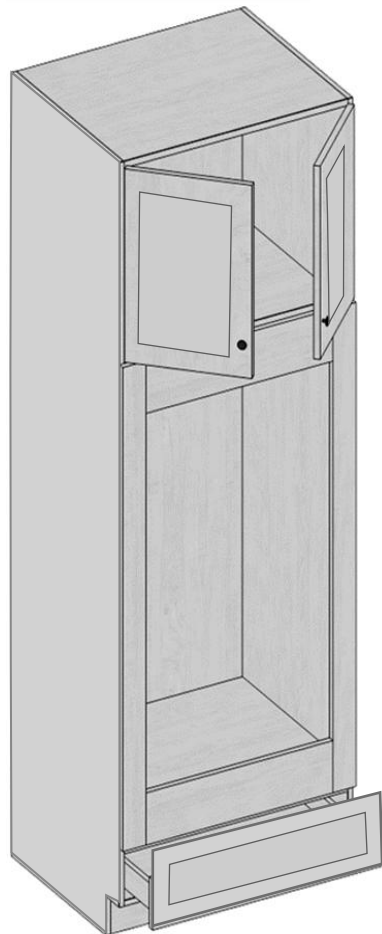

Kitchen - Tall Cabinets

Oven/Microwave Cabinet

*** Additional filler & drawer maybe needed depending on appliance dimensions