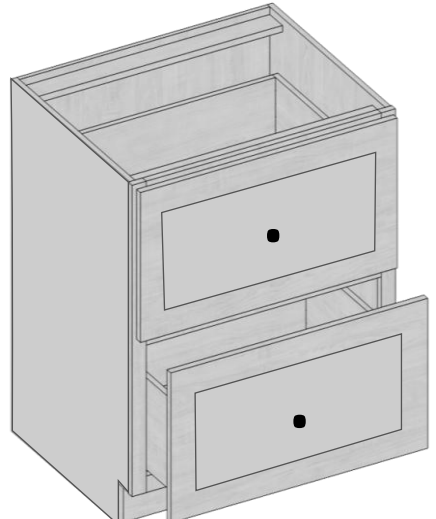

Vanity Cabinets
Pg. 11-13

Accessories
Pg. 14-18

**B
A
S
E
C
A
B
I
N
E
T
S**

Kitchen - Base Cabinets

Model	B09	B12	B15	B18	B21
Width	9"	12"	15"	18"	21"
Depth	24"	24"	24"	24"	24"
Height	34.5"	34.5"	34.5"	34.5"	34.5"
Adj.Shelf	1	1	1	1	1

Model	B24	B27	B30
Width	24"	27"	30"
Depth	24"	24"	24"
Height	34.5"	34.5"	34.5"
Adj.Shelf	1	1	1

Model	B33	B36	B39	B42
Width	33"	36"	39"	42"
Depth	24"	24"	24"	24"
Height	34.5"	34.5"	34.5"	34.5"
Adj.Shelf	1	1	1	1

Model	2DB24	2DB30	2DB36
Width	24"	30"	36"
Depth	24"	24"	24"
Height	34.5"	34.5"	34.5"
Drawer	Top & Bottom: 14.5" H		

Kitchen - Base Cabinets

Model	DB12	DB15	DB18	DB21	DB24	DB30	DB36
Width	12"	15"	18"	21"	24"	30"	36"
Depth	24"	24"	24"	24"	24"	24"	24"
Height	34.5"	34.5"	34.5"	34.5"	34.5"	34.5"	34.5"
Drawer	Top: 7" H / Middle: 11"H / Bottom: 11"H						