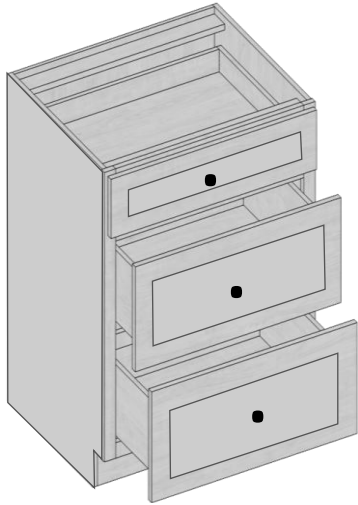

Vanity Cabinets
Pg. 11-13

Accessories
Pg. 14-18

**B
A
S
E
C
A
B
I
N
E
T
S**

Kitchen - Base Cabinets

Model	B09	B12	B15	B18	B21
Width	9"	12"	15"	18"	21"
Depth	24"	24"	24"	24"	24"
Height	34.5"	34.5"	34.5"	34.5"	34.5"
Adj.Shelf	1	1	1	1	1

Model	B24	B27	B30
Width	24"	27"	30"
Depth	24"	24"	24"
Height	34.5"	34.5"	34.5"
Adj.Shelf	1	1	1

Model	B33	B36	B39	B42
Width	33"	36"	39"	42"
Depth	24"	24"	24"	24"
Height	34.5"	34.5"	34.5"	34.5"
Adj.Shelf	1	1	1	1

Model	2DB24	2DB30	2DB36
Width	24"	30"	36"
Depth	24"	24"	24"
Height	34.5"	34.5"	34.5"
Drawer	Top & Bottom: 14.5" H		

Kitchen - Base Cabinets

Model	DB12	DB15	DB18	DB21	DB24	DB30	DB36
Width	12"	15"	18"	21"	24"	30"	36"
Depth	24"	24"	24"	24"	24"	24"	24"
Height	34.5"	34.5"	34.5"	34.5"	34.5"	34.5"	34.5"
Drawer	Top: 7" H / Middle: 11"H / Bottom: 11"H						

Model	BES09
Width	9"
Depth	24"
Height	34.5"

Model	BWBK18
Width	18"
Depth	24"
Height	34.5"
Bins	2

Model	BMC27	BMC30
Width	27"	30"
Depth	24"	24"
Height	34.5"	34.5"
Open	24"x16"	27"x16"

Kitchen - Base Cabinets