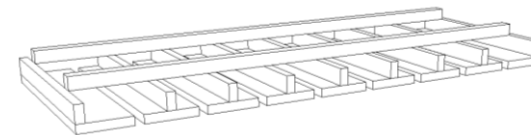

Model	30GR
Width	30"
Depth	12"
Height	1.5"

Kitchen - Wall Cabinets

Corner Cabinets

Model	WLS2430	WLS2436	WLS2442
Width	24"	24"	24"
Depth	24"	24"	24"
Height	30"	36"	36"
Adj.Shelf	2	2	3
Door	12"		

Model	WDC243012	WDC243612	WDC244212
Width	24"	24"	24"
Depth	24"	24"	24"
Height	30"	36"	42"
Adj.Shelf	2	2	3
Door	15.75"		