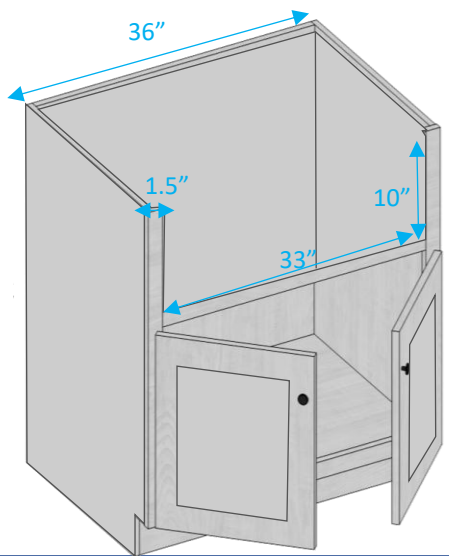

Model	B24	B27	B30
Width	24"	27"	30"
Depth	24"	24"	24"
Height	34.5"	34.5"	34.5"
Adj.Shelf	1	1	1

Model	B33	B36	B39	B42
Width	33"	36"	39"	42"
Depth	24"	24"	24"	24"
Height	34.5"	34.5"	34.5"	34.5"
Adj.Shelf	1	1	1	1

Model	BES09
Width	9"
Depth	24"
Height	34.5"

Model	BWBK18
Width	18"
Depth	24"
Height	34.5"
Bins	2

Model	BMC27	BMC30
Width	27"	30"
Depth	24"	24"
Height	34.5"	34.5"
Open	24"x16"	27"x16"

Kitchen - Base Cabinets

Model	BEC2424
Width	24"
Depth	24"
Height	34.5"
Adj.Shelf	1

Model	SP09
Width	9"
Depth	24"
Height	34.5"

Model	BBC42
Width	42"
Depth	24"
Height	34.5"
Adj.Shelf	1
Pull	3"- 6"

Model	BLS33	BLS36
Width	33"	36"
Depth	24"	24"
Height	34.5"	34.5"
Tray	2	2
Door size	9"	12"

Kitchen - Base Cabinets

Model	SB30	SB33	SB36	SB42
Width	30"	33"	36"	42"
Depth	24"	24"	24"	24"
Height	34.5"	34.5"	34.5"	34.5"

Model	CSB36
Width	36"
Depth	24"
Height	34.5"

Model	FSB36 Opening	
Width	36"	33"
Depth	24"	24"
Height	34.5"	10"
Sink	33"	