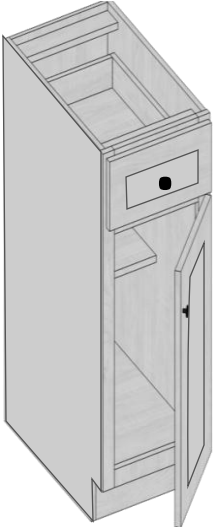

Vanity Cabinets
Pg. 11-13

Accessories
Pg. 14-18

**B
A
S
E
C
A
B
I
N
E
T
S**

Kitchen - Base Cabinets

Model	B09	B12	B15	B18	B21
Width	9"	12"	15"	18"	21"
Depth	24"	24"	24"	24"	24"
Height	34.5"	34.5"	34.5"	34.5"	34.5"
Adj.Shelf	1	1	1	1	1

Model	B24	B27	B30
Width	24"	27"	30"
Depth	24"	24"	24"
Height	34.5"	34.5"	34.5"
Adj.Shelf	1	1	1

Model	B33	B36	B39	B42
Width	33"	36"	39"	42"
Depth	24"	24"	24"	24"
Height	34.5"	34.5"	34.5"	34.5"
Adj.Shelf	1	1	1	1

Model	2DB24	2DB30	2DB36
Width	24"	30"	36"
Depth	24"	24"	24"
Height	34.5"	34.5"	34.5"
Drawer	Top & Bottom: 14.5" H		

Kitchen - Base Cabinets

Model	DB12	DB15	DB18	DB21	DB24	DB30	DB36
Width	12"	15"	18"	21"	24"	30"	36"
Depth	24"	24"	24"	24"	24"	24"	24"
Height	34.5"	34.5"	34.5"	34.5"	34.5"	34.5"	34.5"
Drawer	Top: 7" H / Middle: 11"H / Bottom: 11"H						

Model	REP 1.5*96*24
Width	1.5"
Depth	24"
Height	96"

Dishwasher Panel

Model	DWR3
Width	3"
Depth	24"
Height	34.5"

Model	PANEL 34.5*96*1/4	PANEL 34.5*96*1/2	PANEL 34.5*96*3/4
Width	34.5"	34.5"	34.5"
Depth	.25"	.5"	.75"
Height	96"	96"	96"