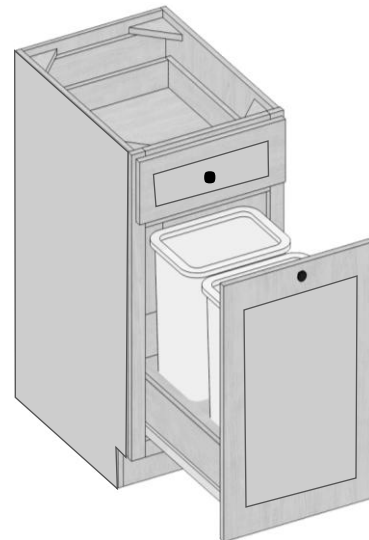

Model	B24	B27	B30
Width	24"	27"	30"
Depth	24"	24"	24"
Height	34.5"	34.5"	34.5"
Adj.Shelf	1	1	1

Model	B33	B36	B39	B42
Width	33"	36"	39"	42"
Depth	24"	24"	24"	24"
Height	34.5"	34.5"	34.5"	34.5"
Adj.Shelf	1	1	1	1

Model	2DB24	2DB30	2DB36
Width	24"	30"	36"
Depth	24"	24"	24"
Height	34.5"	34.5"	34.5"
Drawer	Top & Bottom: 14.5" H		

Kitchen - Base Cabinets

Model	DB12	DB15	DB18	DB21	DB24	DB30	DB36
Width	12"	15"	18"	21"	24"	30"	36"
Depth	24"	24"	24"	24"	24"	24"	24"
Height	34.5"	34.5"	34.5"	34.5"	34.5"	34.5"	34.5"
Drawer	Top: 7" H / Middle: 11"H / Bottom: 11"H						

Model	BES09
Width	9"
Depth	24"
Height	34.5"

Model	BWBK18
Width	18"
Depth	24"
Height	34.5"
Bins	2

Model	BMC27	BMC30
Width	27"	30"
Depth	24"	24"
Height	34.5"	34.5"
Open	24"x16"	27"x16"

Kitchen - Base Cabinets

Model	BEC2424
Width	24"
Depth	24"
Height	34.5"
Adj.Shelf	1

Model	SP09
Width	9"
Depth	24"
Height	34.5"

Model	BBC42
Width	42"
Depth	24"
Height	34.5"
Adj.Shelf	1
Pull	3"- 6"

Model	BLS33	BLS36
Width	33"	36"
Depth	24"	24"
Height	34.5"	34.5"
Tray	2	2
Door size	9"	12"