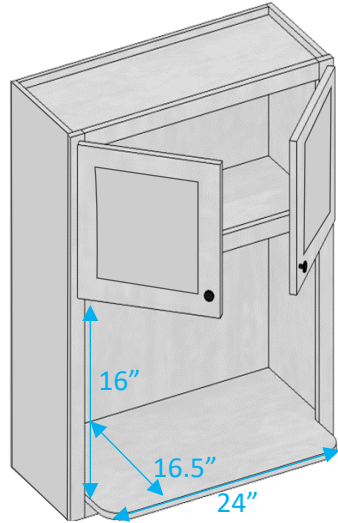

End Corner Cabinets 30" tall

Model	WEC1230	WEC1236	WEC1242
Width	12"	12"	12"
Depth	12"	12"	12"
Height	30"	36"	42"
Adj.Shelf	2	2	3

Model	WES0930	WES0936	WES0942
Width	9"	9"	9"
Depth	12"	12"	12"
Height	30"	36"	42"

Kitchen - Wall Cabinets

Wall Microwave Cabinet

Model	WMC2730	WMC2736	WMC2742	OPENING
Width	27"	27"	27"	24"
Depth	12"	12"	12"	16.5"
Height	30"	36"	42"	16"

Wine Rack & Glass Holder

Model	WRC3015
Width	30"
Depth	12"
Height	15"