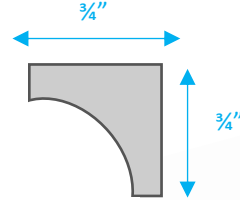

Model	RH36
Width	36"
Depth	24"
Height	36"
Opening	33"

Accessories

Outside Corner Molding

Model	OCM8
Length	96"
Width	.75"
Height	.75"

Cove Molding

Model	CM8
Length	96"
Width	.75"
Height	.75"

Scribe Molding

Model	SM8
Length	96"
Width	.25"
Height	.75"