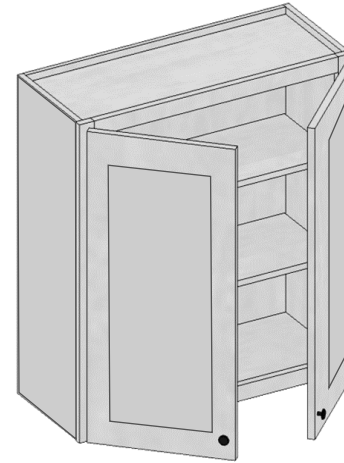

Model	BEC2424
Width	24"
Depth	24"
Height	34.5"
Adj.Shelf	1

Model	SP09
Width	9"
Depth	24"
Height	34.5"

Model	BBC42
Width	42"
Depth	24"
Height	34.5"
Adj.Shelf	1
Pull	3"- 6"

Model	BLS33	BLS36
Width	33"	36"
Depth	24"	24"
Height	34.5"	34.5"
Tray	2	2
Door size	9"	12"

Kitchen - Base Cabinets

Model	SB30	SB33	SB36	SB42
Width	30"	33"	36"	42"
Depth	24"	24"	24"	24"
Height	34.5"	34.5"	34.5"	34.5"

Model	CSB36
Width	36"
Depth	24"
Height	34.5"

Model	FSB36 Opening	
Width	36"	33"
Depth	24"	24"
Height	34.5"	10"
Sink	33"	

* With no modification

Model	FSB36
Width	36"
Depth	24"
Height	24.5"
Sink	36"

* Will need additional support

**W
A
L
L
C
A
B
I
N
E
T
S**

Kitchen - Wall Cabinets

Wall Cabinets 30" tall

Model	W0930	W1230	W1530	W1830	W2130
Width	9"	12"	15"	18"	21"
Depth	12"	12"	12"	12"	12"
Height	30"	30"	30"	30"	30"
Adj.Shelf	2	2	2	2	2

Model	W2430	W2730	W3030	W3330	W3630
Width	24"	27"	30"	33"	36"
Depth	12"	12"	12"	12"	12"
Height	30"	30"	30"	30"	30"
Adj.Shelf	2	2	2	2	2

Wall Cabinets 36" tall

Model	W0936	W1236	W1536	W1836	W2136
Width	9"	12"	15"	18"	21"
Depth	12"	12"	12"	12"	12"
Height	36"	36"	36"	36"	36"
Adj.Shelf	2	2	2	2	2