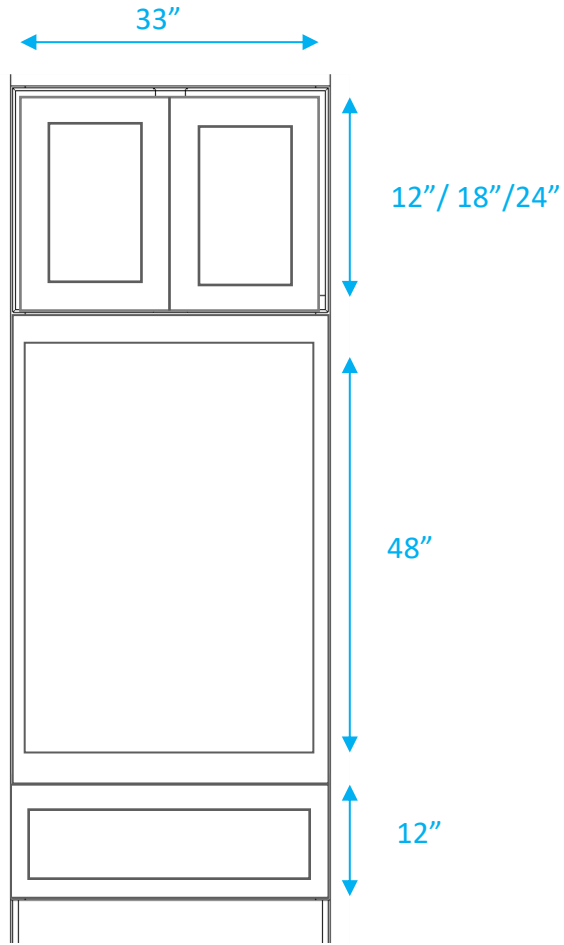

Model	OC338424	OC339024	OC339624
Width	33"	33"	33"
Depth	24"	24"	24"
Height	84"	90"	96"
Door	12" H	18" H	24" H
Drawer	1- 11" H		
Opening	29" x 48"