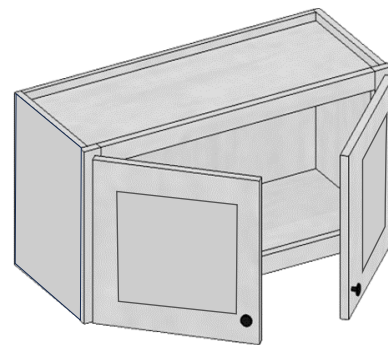

Kitchen - Wall Cabinets

Wall Cabinets 24" Deep

Model	W361224	W361524	W361824	W362424
Width	36"	36"	36"	36"
Depth	24"	24"	24"	24"
Height	12"	15"	18"	24"
Adj.Shelf				1