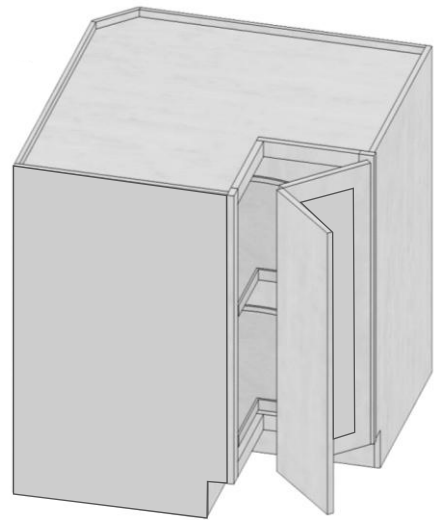

Model	B24	B27	B30
Width	24"	27"	30"
Depth	24"	24"	24"
Height	34.5"	34.5"	34.5"
Adj.Shelf	1	1	1

Model	B33	B36	B39	B42
Width	33"	36"	39"	42"
Depth	24"	24"	24"	24"
Height	34.5"	34.5"	34.5"	34.5"
Adj.Shelf	1	1	1	1

Model	2DB24	2DB30	2DB36
Width	24"	30"	36"
Depth	24"	24"	24"
Height	34.5"	34.5"	34.5"
Drawer	Top & Bottom: 14.5" H		

Kitchen - Base Cabinets

Model	DB12	DB15	DB18	DB21	DB24	DB30	DB36
Width	12"	15"	18"	21"	24"	30"	36"
Depth	24"	24"	24"	24"	24"	24"	24"
Height	34.5"	34.5"	34.5"	34.5"	34.5"	34.5"	34.5"
Drawer	Top: 7" H / Middle: 11"H / Bottom: 11"H						

Model	BES09
Width	9"
Depth	24"
Height	34.5"

Model	BWBK18
Width	18"
Depth	24"
Height	34.5"
Bins	2

Model	BMC27	BMC30
Width	27"	30"
Depth	24"	24"
Height	34.5"	34.5"
Open	24"x16"	27"x16"

Kitchen - Base Cabinets

Model	BEC2424
Width	24"
Depth	24"
Height	34.5"
Adj.Shelf	1

Model	SP09
Width	9"
Depth	24"
Height	34.5"

Model	BBC42
Width	42"
Depth	24"
Height	34.5"
Adj.Shelf	1
Pull	3"- 6"

Model	BLS33	BLS36
Width	33"	36"
Depth	24"	24"
Height	34.5"	34.5"
Tray	2	2
Door size	9"	12"