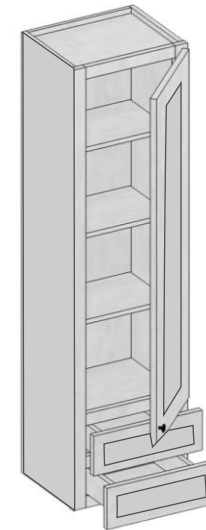

Model	B24	B27	B30
Width	24"	27"	30"
Depth	24"	24"	24"
Height	34.5"	34.5"	34.5"
Adj.Shelf	1	1	1

Model	B33	B36	B39	B42
Width	33"	36"	39"	42"
Depth	24"	24"	24"	24"
Height	34.5"	34.5"	34.5"	34.5"
Adj.Shelf	1	1	1	1

Model	2DB24	2DB30	2DB36
Width	24"	30"	36"
Depth	24"	24"	24"
Height	34.5"	34.5"	34.5"
Drawer	Top & Bottom: 14.5" H		

Kitchen - Base Cabinets

Model	DB12	DB15	DB18	DB21	DB24	DB30	DB36
Width	12"	15"	18"	21"	24"	30"	36"
Depth	24"	24"	24"	24"	24"	24"	24"
Height	34.5"	34.5"	34.5"	34.5"	34.5"	34.5"	34.5"
Drawer	Top: 7" H / Middle: 11"H / Bottom: 11"H						

Model	BEC2424
Width	24"
Depth	24"
Height	34.5"
Adj.Shelf	1

Model	SP09
Width	9"
Depth	24"
Height	34.5"

Model	BBC42
Width	42"
Depth	24"
Height	34.5"
Adj.Shelf	1
Pull	3"- 6"

Model	BLS33	BLS36
Width	33"	36"
Depth	24"	24"
Height	34.5"	34.5"
Tray	2	2
Door size	9"	12"

Model	VSD6021DD
Width	60"
Depth	21"
Height	34.5"

Vanity Knee Drawer

Counter Linen

Model	KD2421	KD3021
Width	24"	30"
Depth	21"	21"
Height	7"	7"

Model	CL156012
Width	15"
Depth	12"
Height	60"
Adj.Shelf	2

**A
C
C
E
S
O
R
I
E
S**