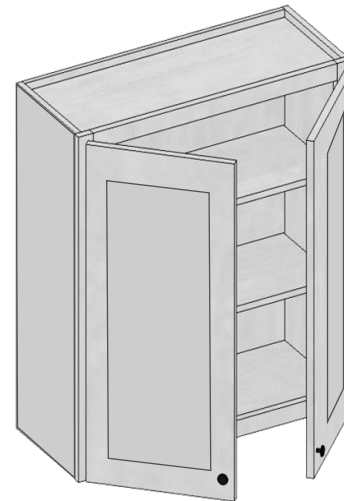

Model	BEC2424
Width	24"
Depth	24"
Height	34.5"
Adj.Shelf	1

Model	SP09
Width	9"
Depth	24"
Height	34.5"

Model	BBC42
Width	42"
Depth	24"
Height	34.5"
Adj.Shelf	1
Pull	3"- 6"

Model	BLS33	BLS36
Width	33"	36"
Depth	24"	24"
Height	34.5"	34.5"
Tray	2	2
Door size	9"	12"

Kitchen - Base Cabinets

Model	SB30	SB33	SB36	SB42
Width	30"	33"	36"	42"
Depth	24"	24"	24"	24"
Height	34.5"	34.5"	34.5"	34.5"

Model	CSB36
Width	36"
Depth	24"
Height	34.5"

Model	FSB36 Opening	
Width	36"	33"
Depth	24"	24"
Height	34.5"	10"
Sink	33"	

* With no modification

Model	FSB36
Width	36"
Depth	24"
Height	24.5"
Sink	36"

* Will need additional support

**W
A
L
L
C
A
B
I
N
E
T
S**

Kitchen - Wall Cabinets

Wall Cabinets 30" tall

Model	W0930	W1230	W1530	W1830	W2130
Width	9"	12"	15"	18"	21"
Depth	12"	12"	12"	12"	12"
Height	30"	30"	30"	30"	30"
Adj.Shelf	2	2	2	2	2

Model	W2430	W2730	W3030	W3330	W3630
Width	24"	27"	30"	33"	36"
Depth	12"	12"	12"	12"	12"
Height	30"	30"	30"	30"	30"
Adj.Shelf	2	2	2	2	2

Wall Cabinets 36" tall

Model	W0936	W1236	W1536	W1836	W2136
Width	9"	12"	15"	18"	21"
Depth	12"	12"	12"	12"	12"
Height	36"	36"	36"	36"	36"
Adj.Shelf	2	2	2	2	2