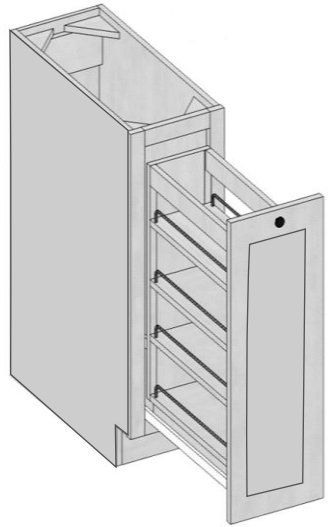

Model	B24	B27	B30
Width	24"	27"	30"
Depth	24"	24"	24"
Height	34.5"	34.5"	34.5"
Adj.Shelf	1	1	1

Model	B33	B36	B39	B42
Width	33"	36"	39"	42"
Depth	24"	24"	24"	24"
Height	34.5"	34.5"	34.5"	34.5"
Adj.Shelf	1	1	1	1

Model	2DB24	2DB30	2DB36
Width	24"	30"	36"
Depth	24"	24"	24"
Height	34.5"	34.5"	34.5"
Drawer	Top & Bottom: 14.5" H		

Kitchen - Base Cabinets

Model	DB12	DB15	DB18	DB21	DB24	DB30	DB36
Width	12"	15"	18"	21"	24"	30"	36"
Depth	24"	24"	24"	24"	24"	24"	24"
Height	34.5"	34.5"	34.5"	34.5"	34.5"	34.5"	34.5"
Drawer	Top: 7" H / Middle: 11"H / Bottom: 11"H						

Model	BES09
Width	9"
Depth	24"
Height	34.5"

Model	BWBK18
Width	18"
Depth	24"
Height	34.5"
Bins	2

Model	BMC27	BMC30
Width	27"	30"
Depth	24"	24"
Height	34.5"	34.5"
Open	24"x16"	27"x16"

Kitchen - Base Cabinets

Model	BEC2424
Width	24"
Depth	24"
Height	34.5"
Adj.Shelf	1

Model	SP09
Width	9"
Depth	24"
Height	34.5"

Model	BBC42
Width	42"
Depth	24"
Height	34.5"
Adj.Shelf	1
Pull	3"- 6"

Model	BLS33	BLS36
Width	33"	36"
Depth	24"	24"
Height	34.5"	34.5"
Tray	2	2
Door size	9"	12"