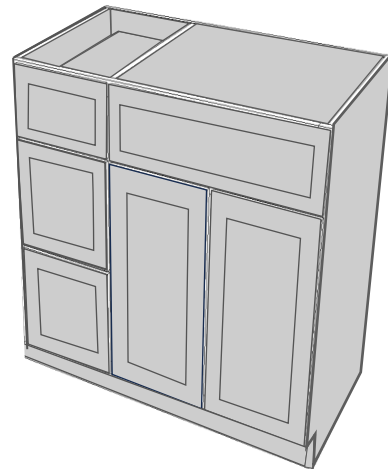

Vanity Single Sink Combo

Model	VSD4221DL/DR
Width	42"
Depth	21"
Height	34.5"

Specs coming soon

Model	VSD4821D
Width	48"
Depth	21"
Height	34.5"