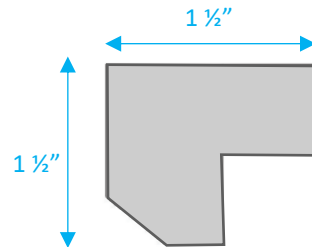

Light Rail Molding

Model	LM8
Width	96"
Depth	.25"
Height	4.5"